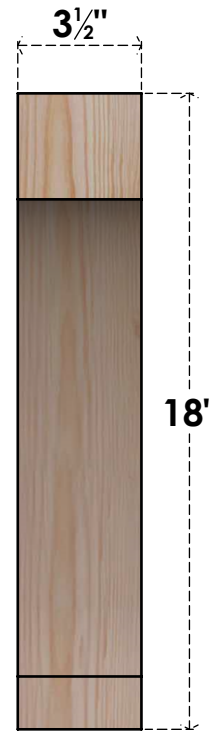

BRC04X14X18IMP00SDF

3 1/2"W X 14"D X 18"H IMPERIAL SMOOTH BRACE, DOUGLAS FIR

SIDE

FRONT

EKENA MILLWORK
 2300 WEST MAIN ST.
 CLARKSVILLE, TX 75426
 TOLL FREE: 866-607-0453
 WWW.EKENAMILLWORK.COM

NOTES

1. INSTALLATION TO BE COMPLETED IN ACCORDANCE WITH MANUFACTURER'S SPECIFICATIONS.
2. DRAWING MAY NOT BE TO SCALE
3. THIS DRAWING IS INTENDED FOR DESIGN AND PLANNING PURPOSES ONLY.
4. ALL INFORMATION CONTAINED HEREIN WAS CURRENT AT THE TIME OF DEVELOPMENT BUT MUST BE REVIEWED AND APPROVED BY THE PRODUCT MANUFACTURER TO BE CONSIDERED ACCURATE.
5. PRODUCTS ARE NOT KILN DRIED. THIS ITEM IS UNIQUE AND WILL CONTAIN THE NATURAL VARIATIONS THAT THE WOOD SPECIES OFFERS. THIS MAY RESULT IN VARIATIONS UP TO 1/4"