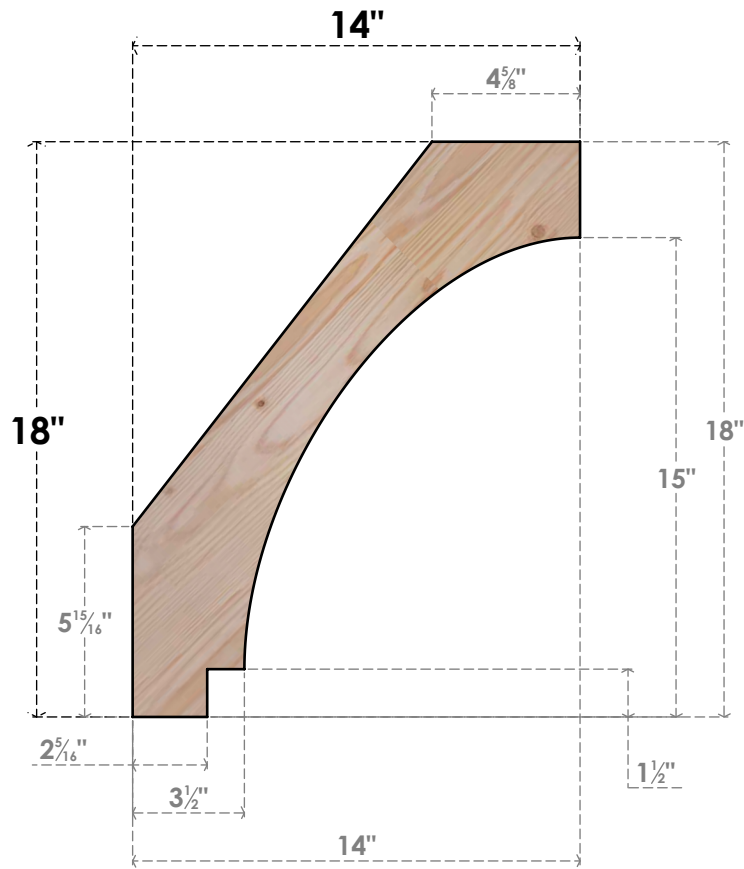

BRC04X14X18IMP00SDF

3 1/2"W X 14"D X 18"H IMPERIAL SMOOTH BRACE, DOUGLAS FIR

SIDE

FRONT

EKENA MILLWORK
 2300 WEST MAIN ST.
 CLARKSVILLE, TX 75426
 TOLL FREE: 866-607-0453
 WWW.EKENAMILLWORK.COM

NOTES

1. INSTALLATION TO BE COMPLETED IN ACCORDANCE WITH MANUFACTURER'S SPECIFICATIONS.
2. DRAWING MAY NOT BE TO SCALE
3. THIS DRAWING IS INTENDED FOR DESIGN AND PLANNING PURPOSES ONLY.
4. ALL INFORMATION CONTAINED HEREIN WAS CURRENT AT THE TIME OF DEVELOPMENT BUT MUST BE REVIEWED AND APPROVED BY THE PRODUCT MANUFACTURER TO BE CONSIDERED ACCURATE.
5. PRODUCTS ARE NOT KILN DRIED. THIS ITEM IS UNIQUE AND WILL CONTAIN THE NATURAL VARIATIONS THAT THE WOOD SPECIES OFFERS. THIS MAY RESULT IN VARIATIONS UP TO 1/4"